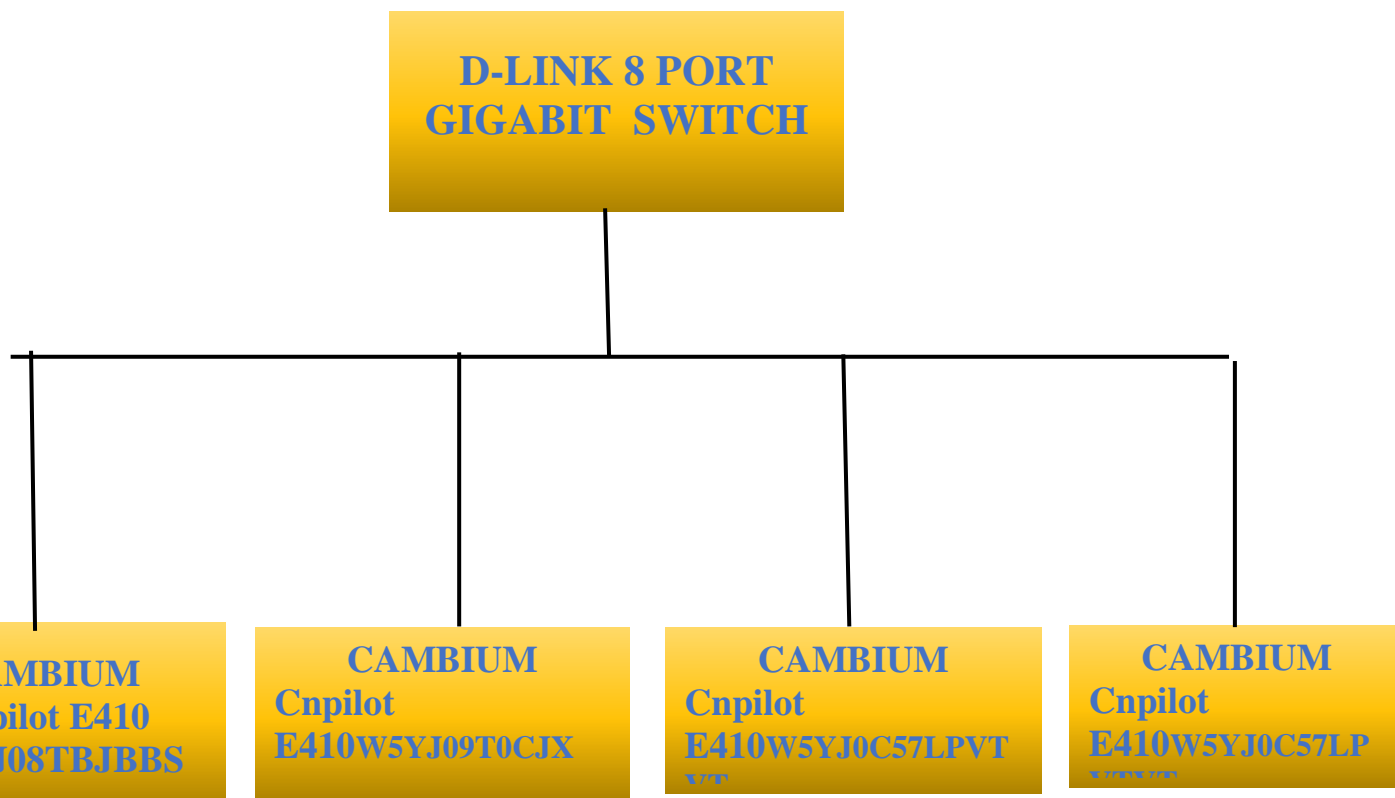

TELANGANA SOCIAL WELFARE RESIDENTIAL DEGREE COLLEGE FOR WOMEN, MANCHERIAL

(Affiliated to Kakatiya University)

Mancherial-504208 Telangana, India

DEPARTMENT OF COMPUTER SCIENCE

WIFI CAMPUS-ACCESS POINTS

Wifi campus established in the college with TP LINK-EAP330 with leased line connection, which provides superior throughput with transfer speeds up to 50 Mbps. Four Access points are connected to D-Link 8 port Gigabit Switch, in that one is in zoology lab, second is in first floor and third one is in second floor and fourth one is in third floor. College Wifi Network diagram is as shown below.

Computer Lab Wifi Network Diagram

The college had BSNL broadband connection with 10Mbps lines. the network has been upgraded and replaced with A1 broadband with 50Mbps speed.

COLLEGE NETWORK DIAGRAM