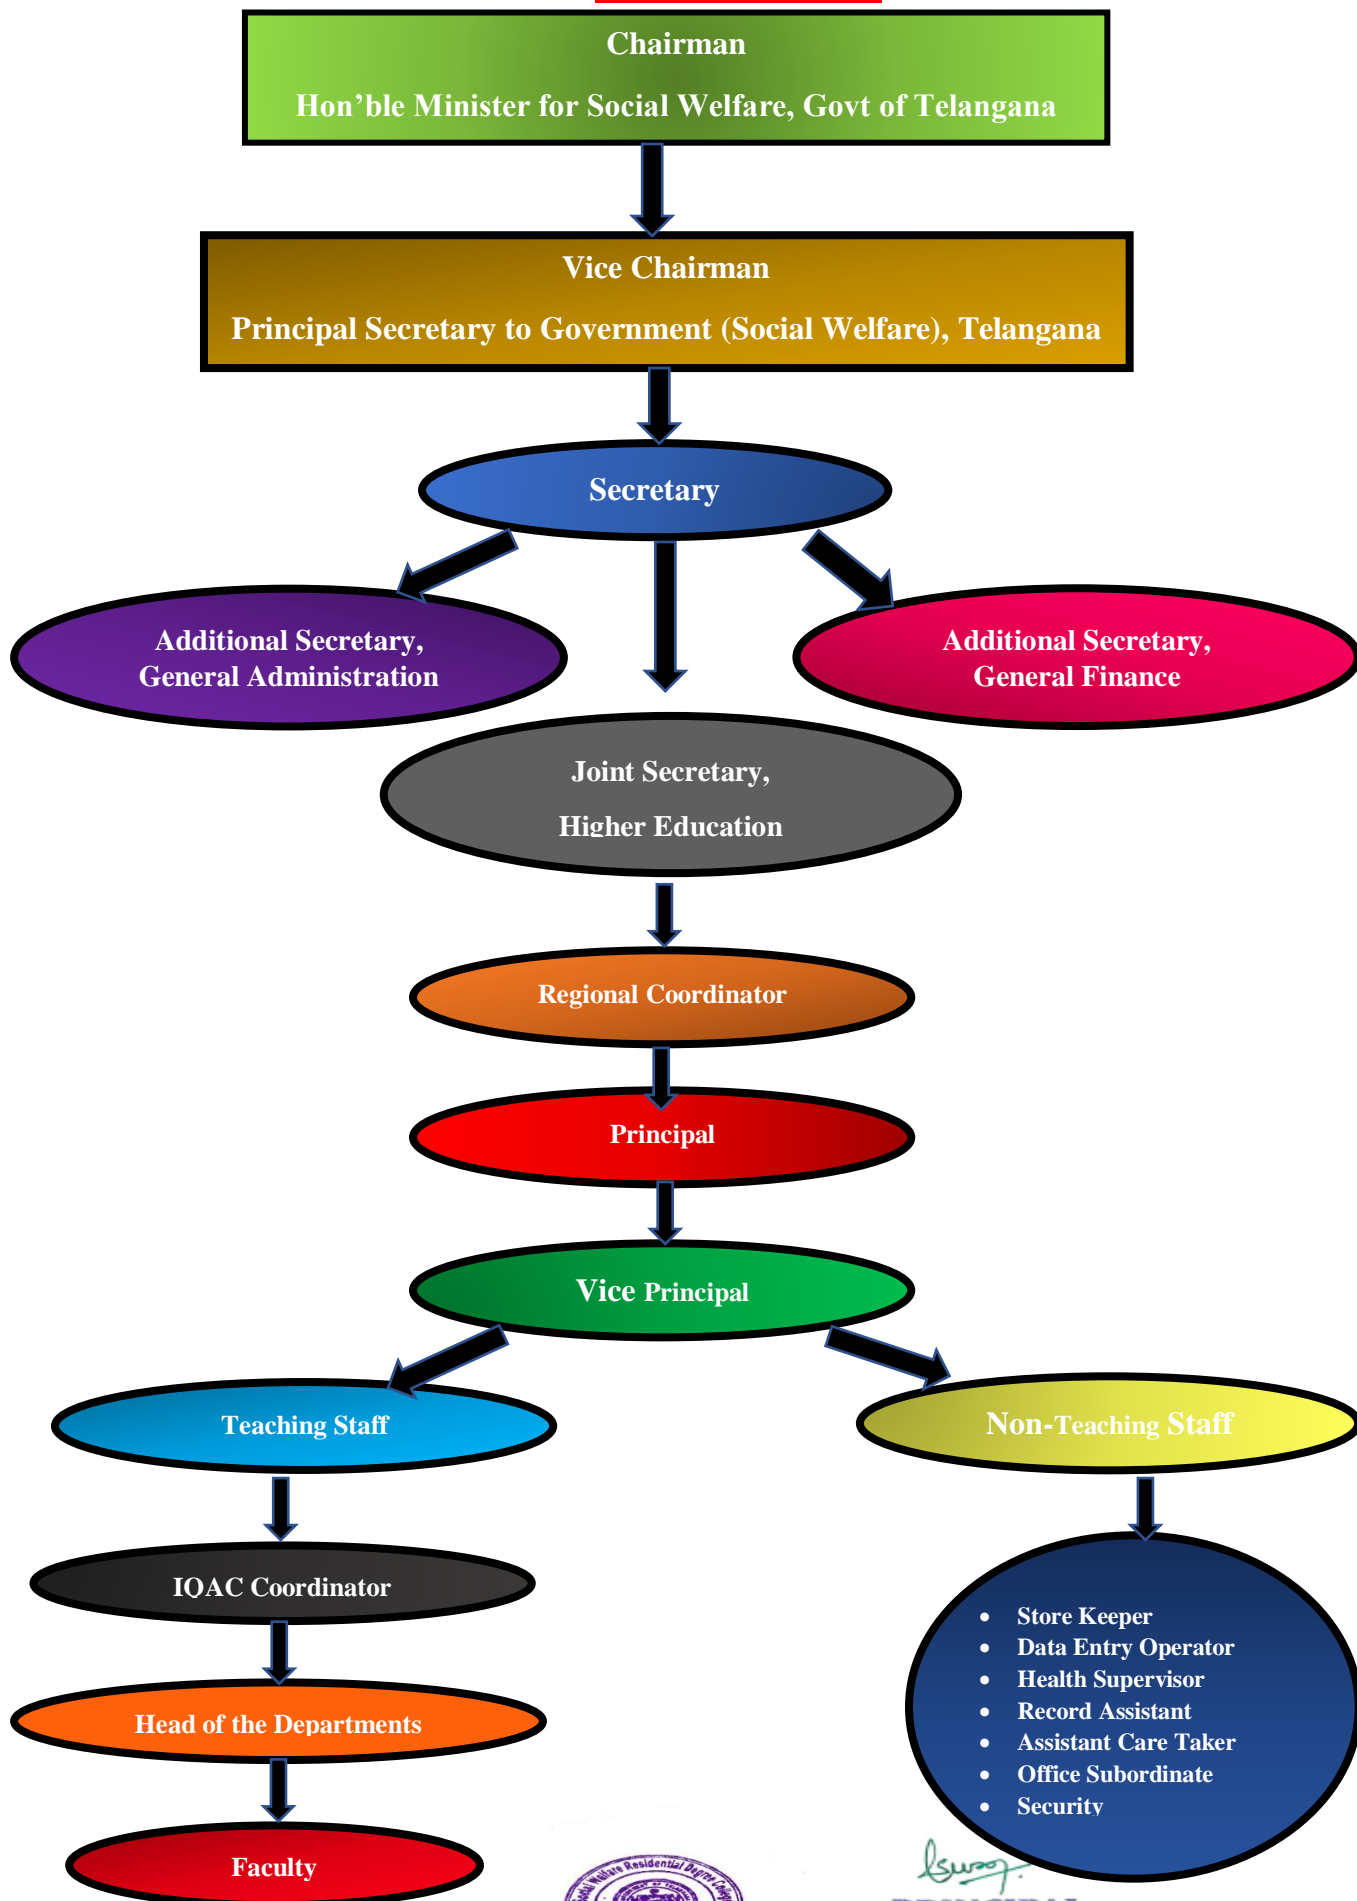

TELANGANA SOCIAL WELFARE RESIDENTIA DEGREE COLEGE FOR WOMEN, MANCHERIAL

ORGANOGRAM

Isuraj
PRINCIPAL
Telangana Social Welfare Residential Degree College for Women
Mancherial, Dist: Mancherial-504208